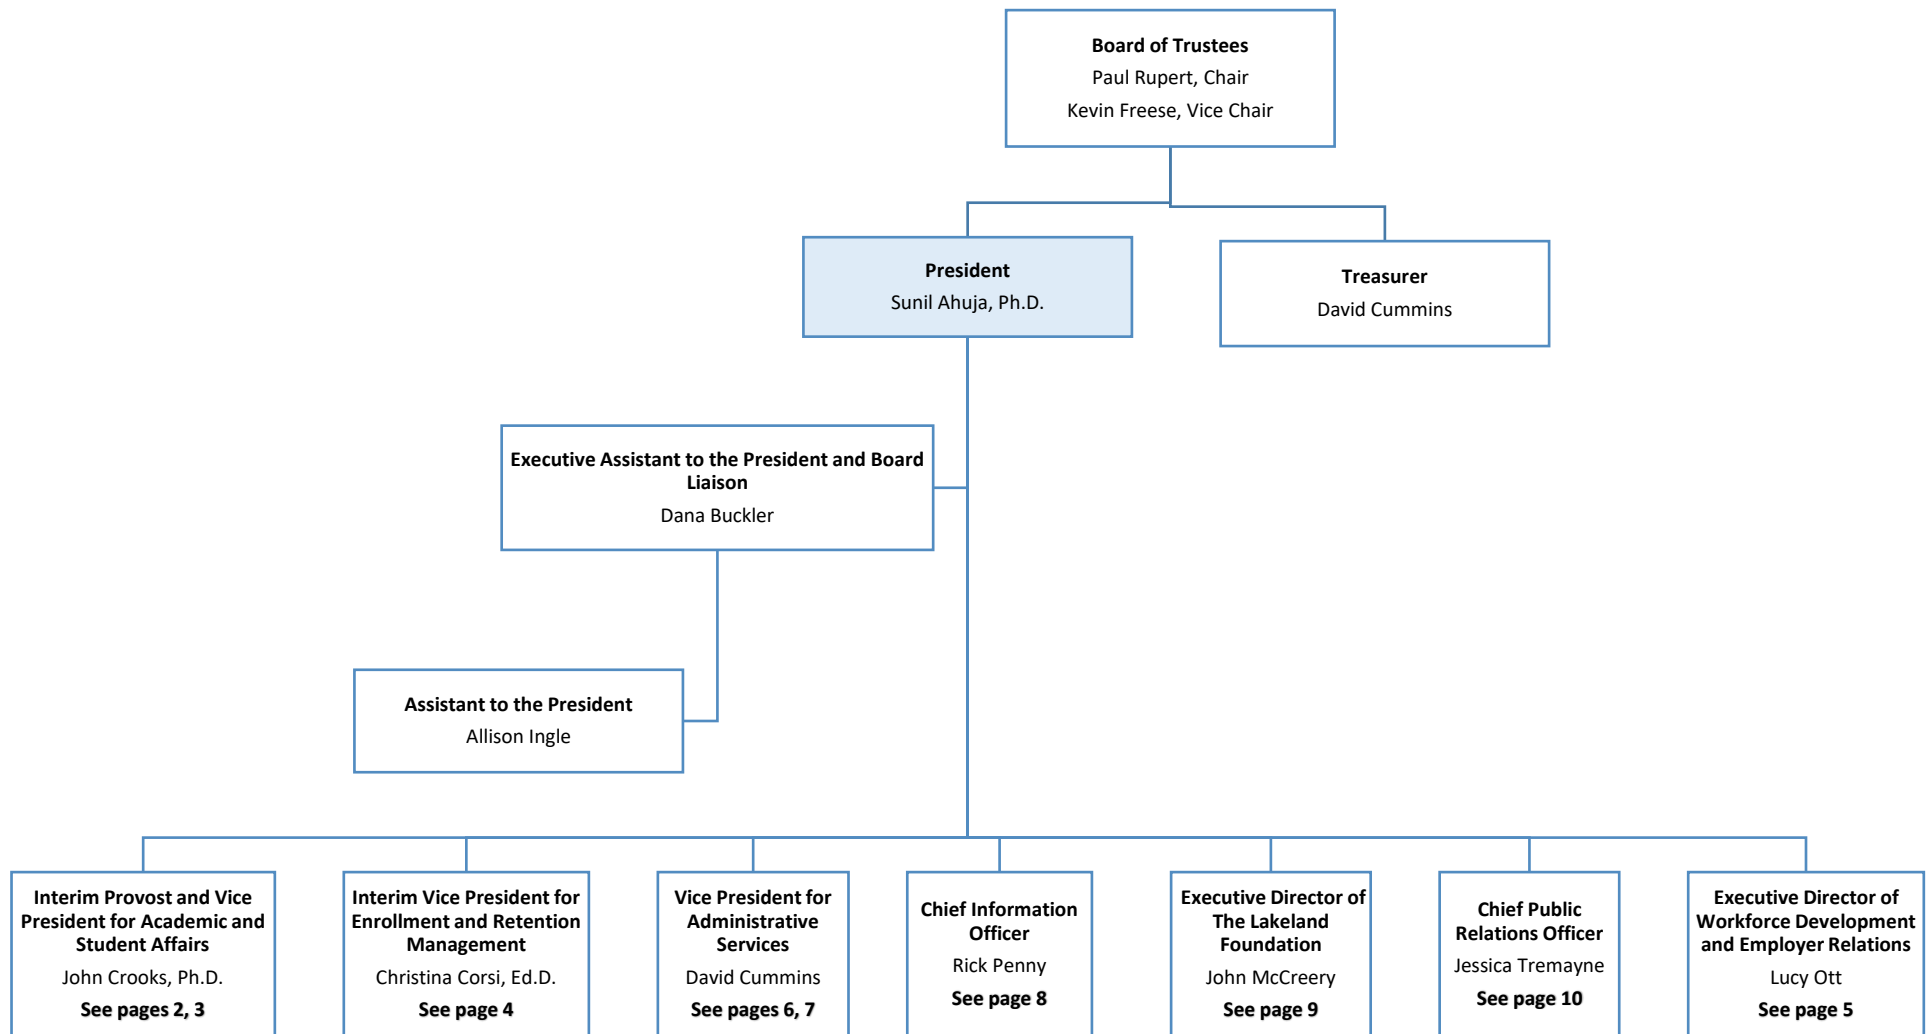

LAKELAND COMMUNITY COLLEGE | ORGANIZATIONAL CHART

NOTE: The organizational chart includes position titles and names for the **management team** along with some support staff (*) positions. See the Departmental Directory (on the HR Webpage) for a complete list of college employees (Administrators, S&P, Staff, FT Faculty) by department.

UPDATED: NOVEMBER 2025

LAKELAND COMMUNITY COLLEGE | ORGANIZATIONAL CHART

NOTE: The organizational chart includes position titles and names for the **management team** along with some support staff (*) positions. See the Departmental Directory (on the HR Webpage) for a complete list of college employees (Administrators, S&P, Staff, FT Faculty) by department.

UPDATED: NOVEMBER 2025

LAKELAND COMMUNITY COLLEGE | ORGANIZATIONAL CHART

LAKELAND COMMUNITY COLLEGE | ORGANIZATIONAL CHART

NOTE: The organizational chart includes position titles and names for the **management team** along with some support staff (*) positions. See the Departmental Directory (on the HR Webpage) for a complete list of college employees (Administrators, S&P, Staff, FT Faculty) by department.