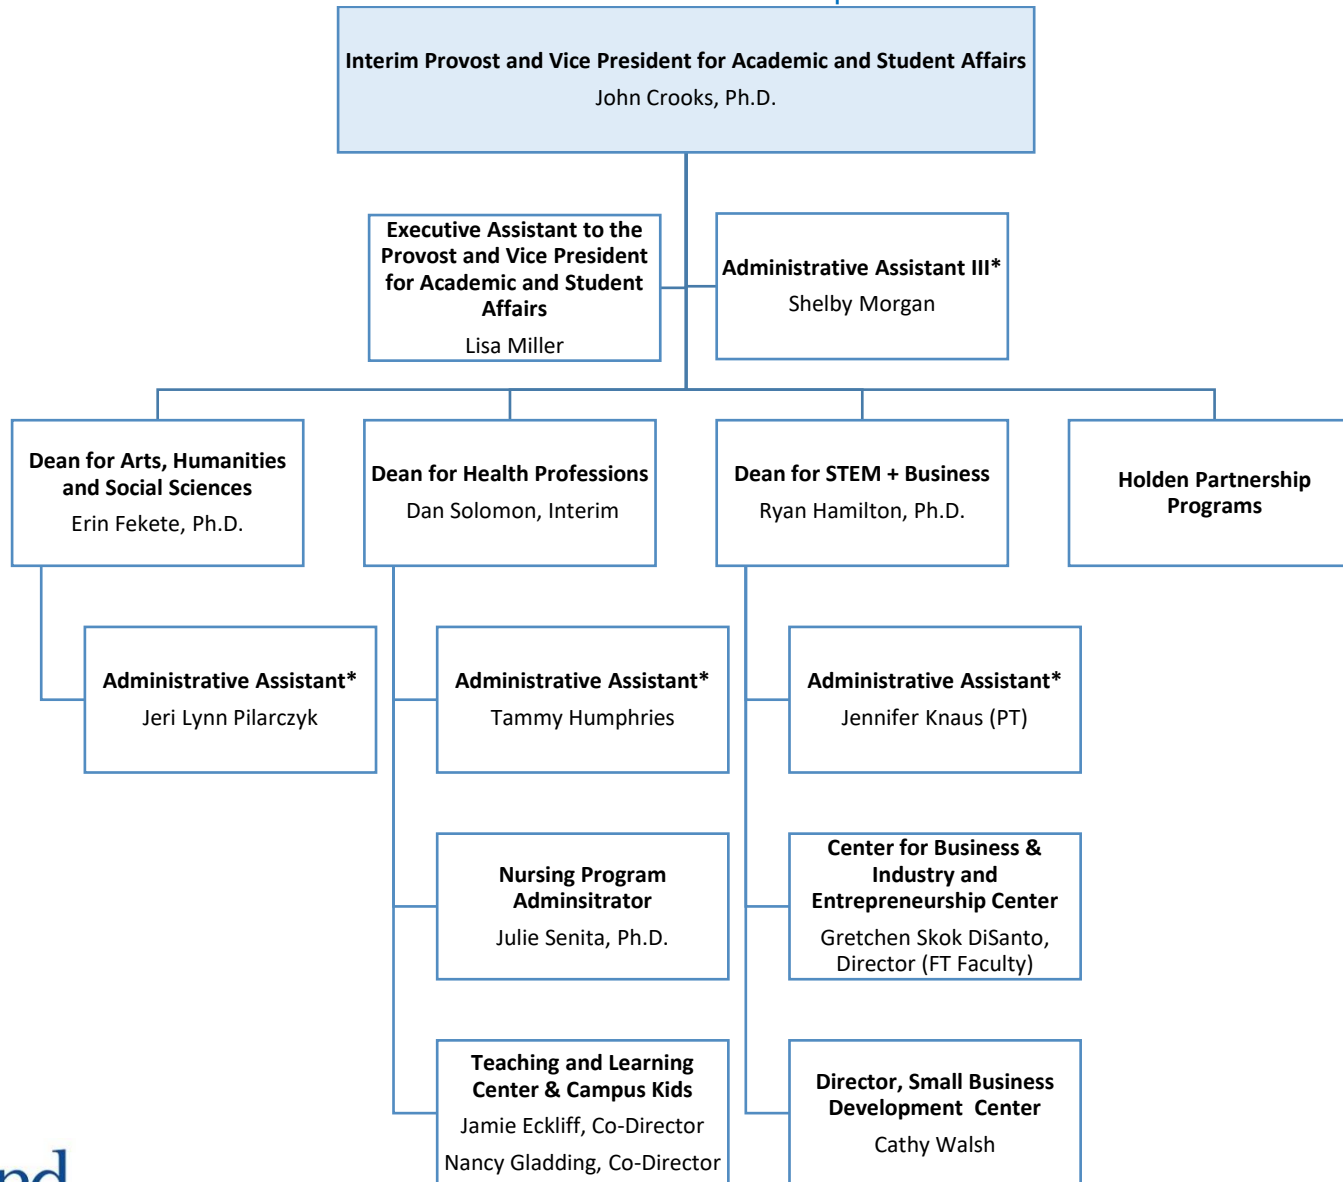

LAKELAND COMMUNITY COLLEGE | ORGANIZATIONAL CHART

NOTE: The organizational chart includes position titles and names for the **management team** along with some support staff (*) positions. See the Departmental Directory (on the HR Webpage) for a complete list of college employees (Administrators, S&P, Staff, FT Faculty) by department.

UPDATED: NOVEMBER 2025

LAKELAND COMMUNITY COLLEGE | ORGANIZATIONAL CHART

NOTE: The organizational chart includes position titles and names for the **management team** along with some support staff (*) positions. See the Departmental Directory (on the HR Webpage) for a complete list of college employees (Administrators, S&P, Staff, FT Faculty) by department.

UPDATED: NOVEMBER 2025

LAKELAND COMMUNITY COLLEGE | ORGANIZATIONAL CHART

LAKELAND COMMUNITY COLLEGE | ORGANIZATIONAL CHART

NOTE: The organizational chart includes position titles and names for the **management team** along with some support staff (*) positions. See the Departmental Directory (on the HR Webpage) for a complete list of college employees (Administrators, S&P, Staff, FT Faculty) by department.