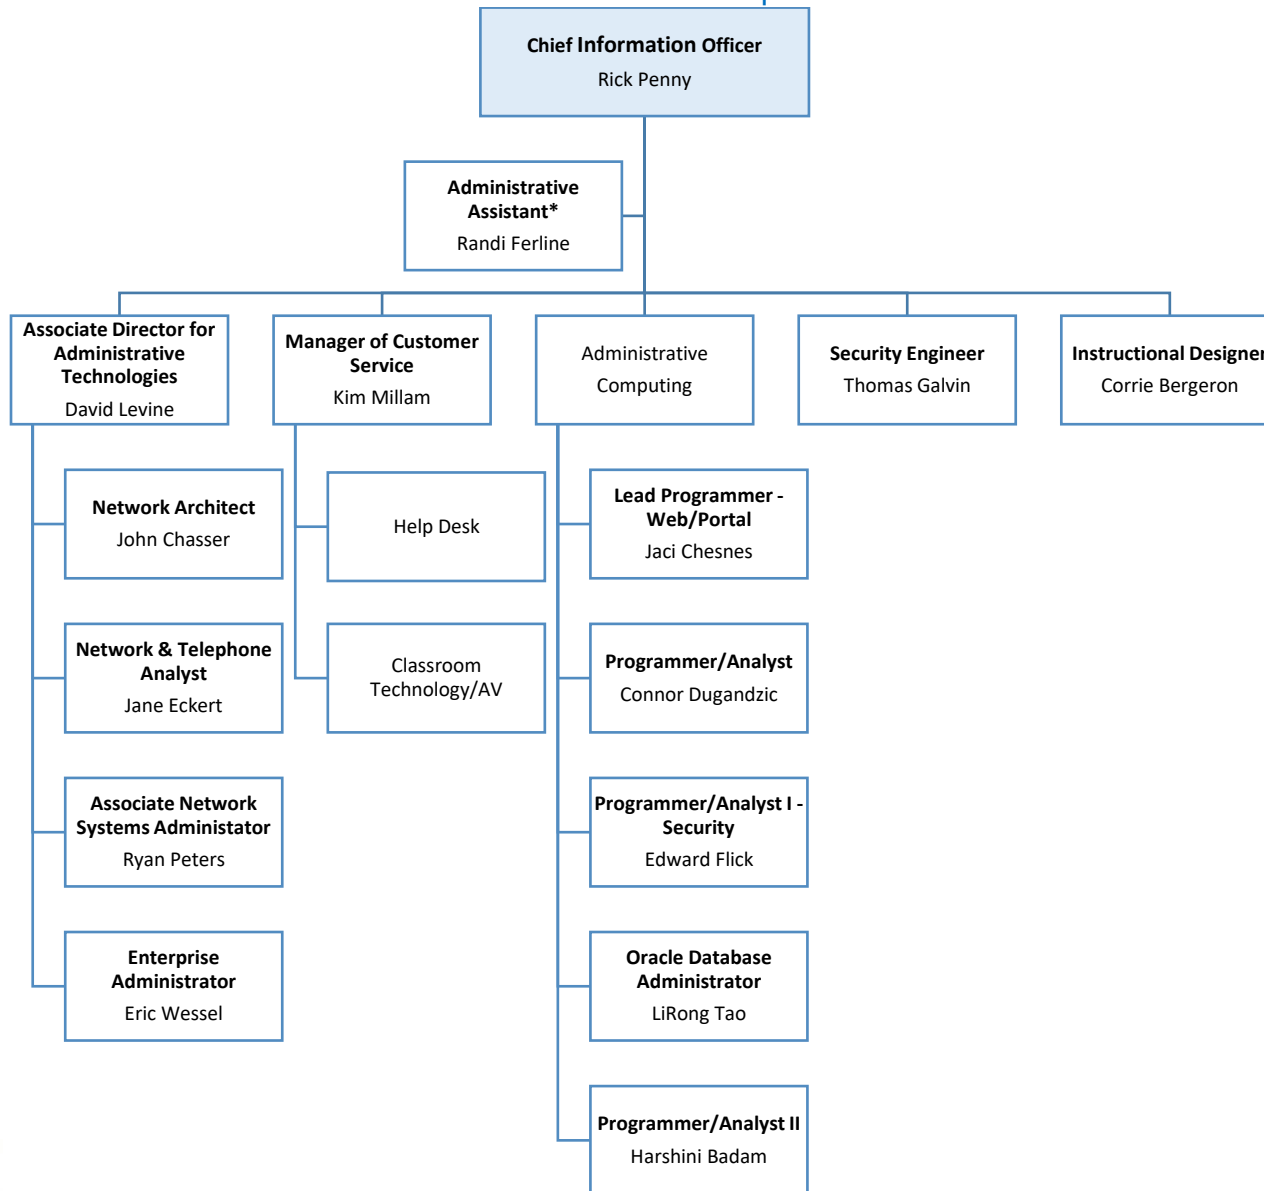

UPDATED: NOVEMBER 2025

LAKELAND COMMUNITY COLLEGE | ORGANIZATIONAL CHART

LAKELAND COMMUNITY COLLEGE | ORGANIZATIONAL CHART

NOTE: The organizational chart includes position titles and names for the **management team** along with some support staff (*) positions. See the Departmental Directory (on the HR Webpage) for a complete list of college employees (Administrators, S&P, Staff, FT Faculty) by department.

UPDATED: NOVEMBER 2025

LAKELAND COMMUNITY COLLEGE | ORGANIZATIONAL CHART

NOTE: The organizational chart includes position titles and names for the **management team** along with some support staff (*) positions. See the Departmental Directory (on the HR Webpage) for a complete list of college employees (Administrators, S&P, Staff, FT Faculty) by department.