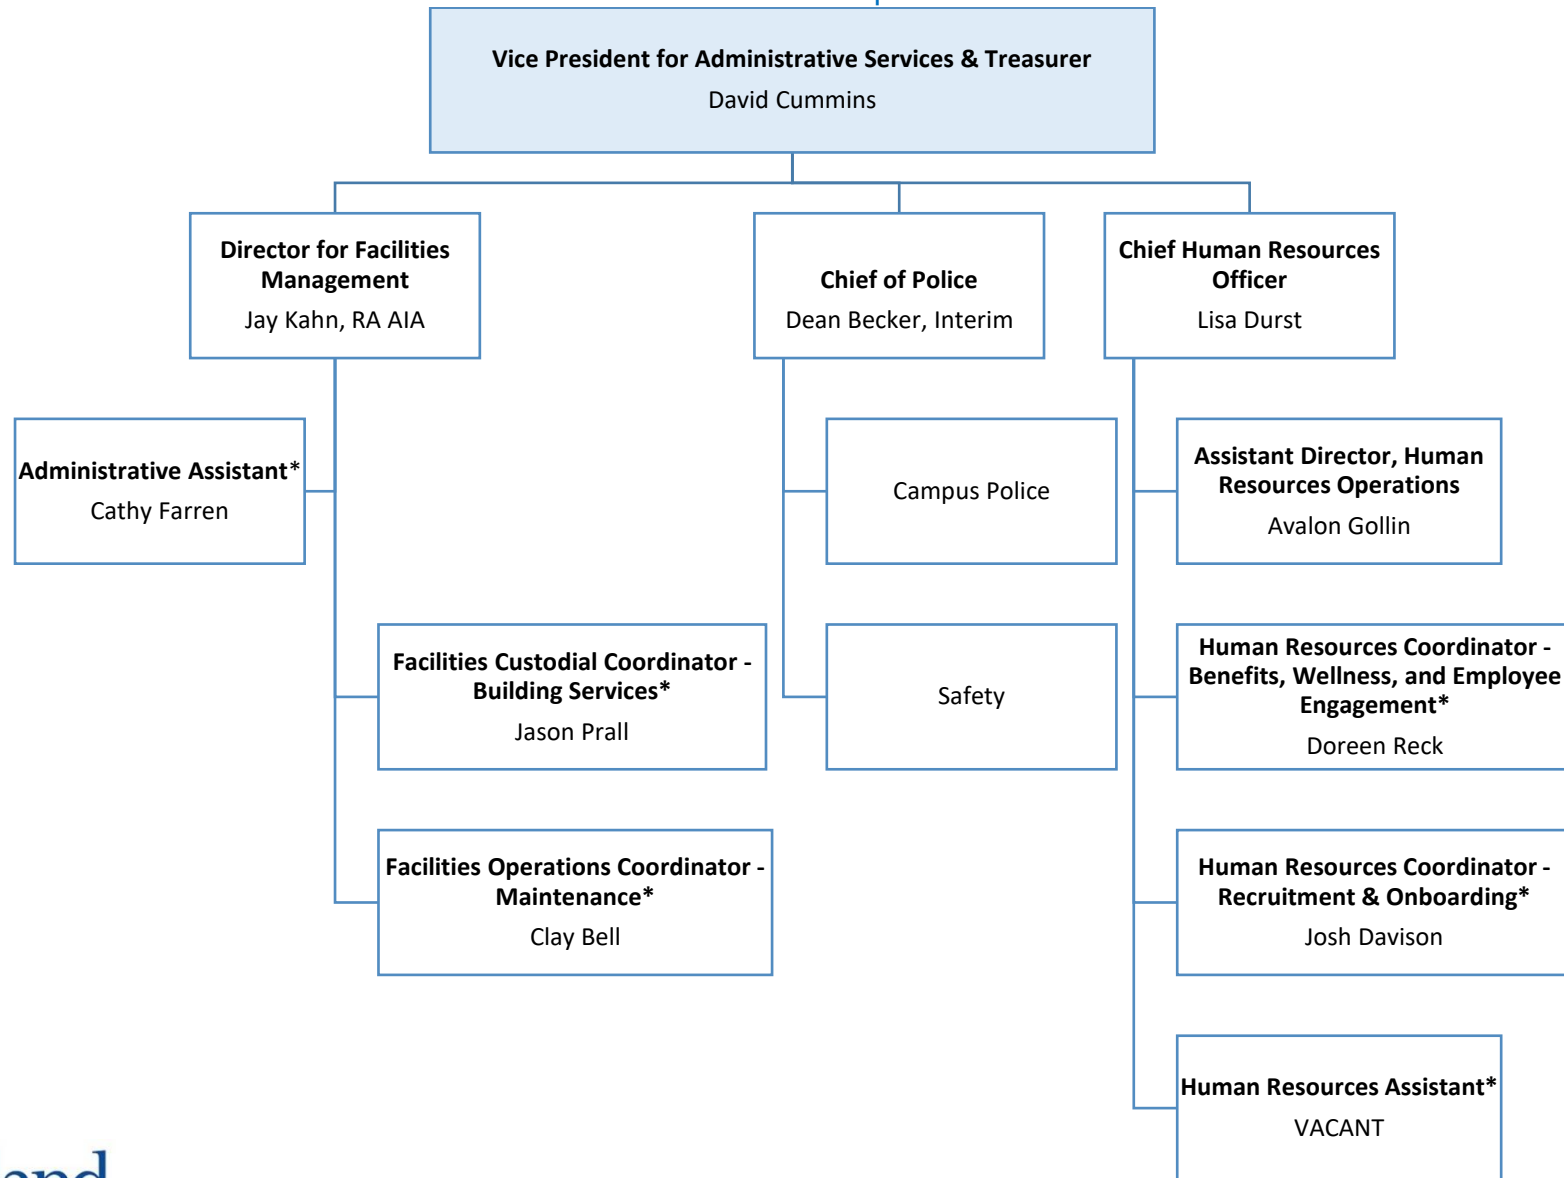

UPDATED: NOVEMBER 2025

LAKELAND COMMUNITY COLLEGE | ORGANIZATIONAL CHART

LAKELAND COMMUNITY COLLEGE | ORGANIZATIONAL CHART

NOTE: The organizational chart includes position titles and names for the **management team** along with some support staff (*) positions. See the Departmental Directory (on the HR Webpage) for a complete list of college employees (Administrators, S&P, Staff, FT Faculty) by department.

UPDATED: NOVEMBER 2025

LAKELAND COMMUNITY COLLEGE | ORGANIZATIONAL CHART

NOTE: The organizational chart includes position titles and names for the **management team** along with some support staff (*) positions. See the Departmental Directory (on the HR Webpage) for a complete list of college employees (Administrators, S&P, Staff, FT Faculty) by department.