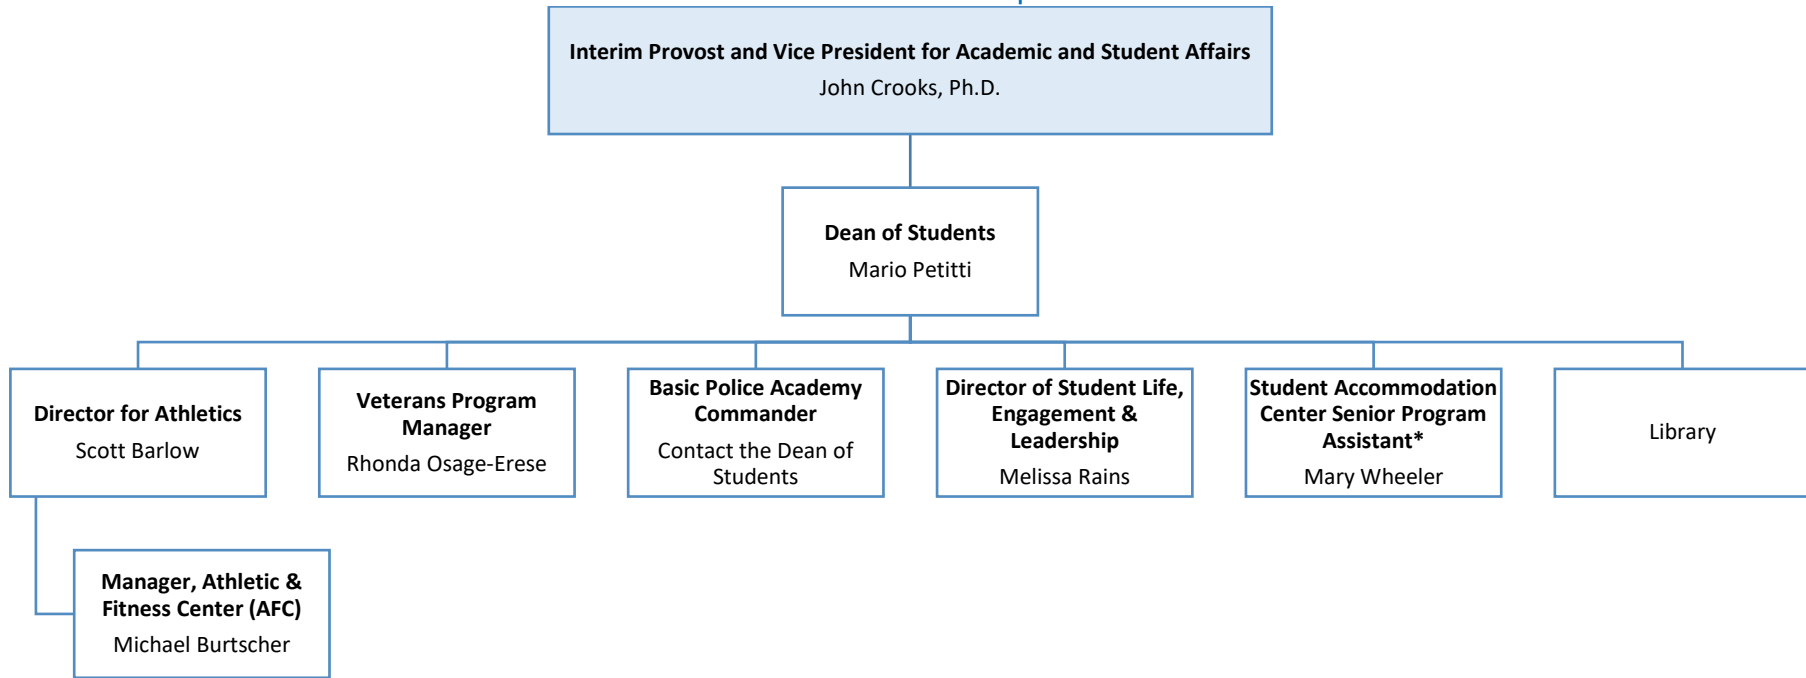

LAKELAND COMMUNITY COLLEGE | ORGANIZATIONAL CHART

NOTE: The organizational chart includes position titles and names for the **management team** along with some support staff (*) positions. See the Departmental Directory (on the HR Webpage) for a complete list of college employees (Administrators, S&P, Staff, FT Faculty) by department.

UPDATED: NOVEMBER 2025

LAKELAND COMMUNITY COLLEGE | ORGANIZATIONAL CHART

NOTE: The organizational chart includes position titles and names for the **management team** along with some support staff (*) positions. See the Departmental Directory (on the HR Webpage) for a complete list of college employees (Administrators, S&P, Staff, FT Faculty) by department.

UPDATED: NOVEMBER 2025

LAKELAND COMMUNITY COLLEGE | ORGANIZATIONAL CHART

LAKELAND COMMUNITY COLLEGE | ORGANIZATIONAL CHART

NOTE: The organizational chart includes position titles and names for the **management team** along with some support staff (*) positions. See the Departmental Directory (on the HR Webpage) for a complete list of college employees (Administrators, S&P, Staff, FT Faculty) by department.