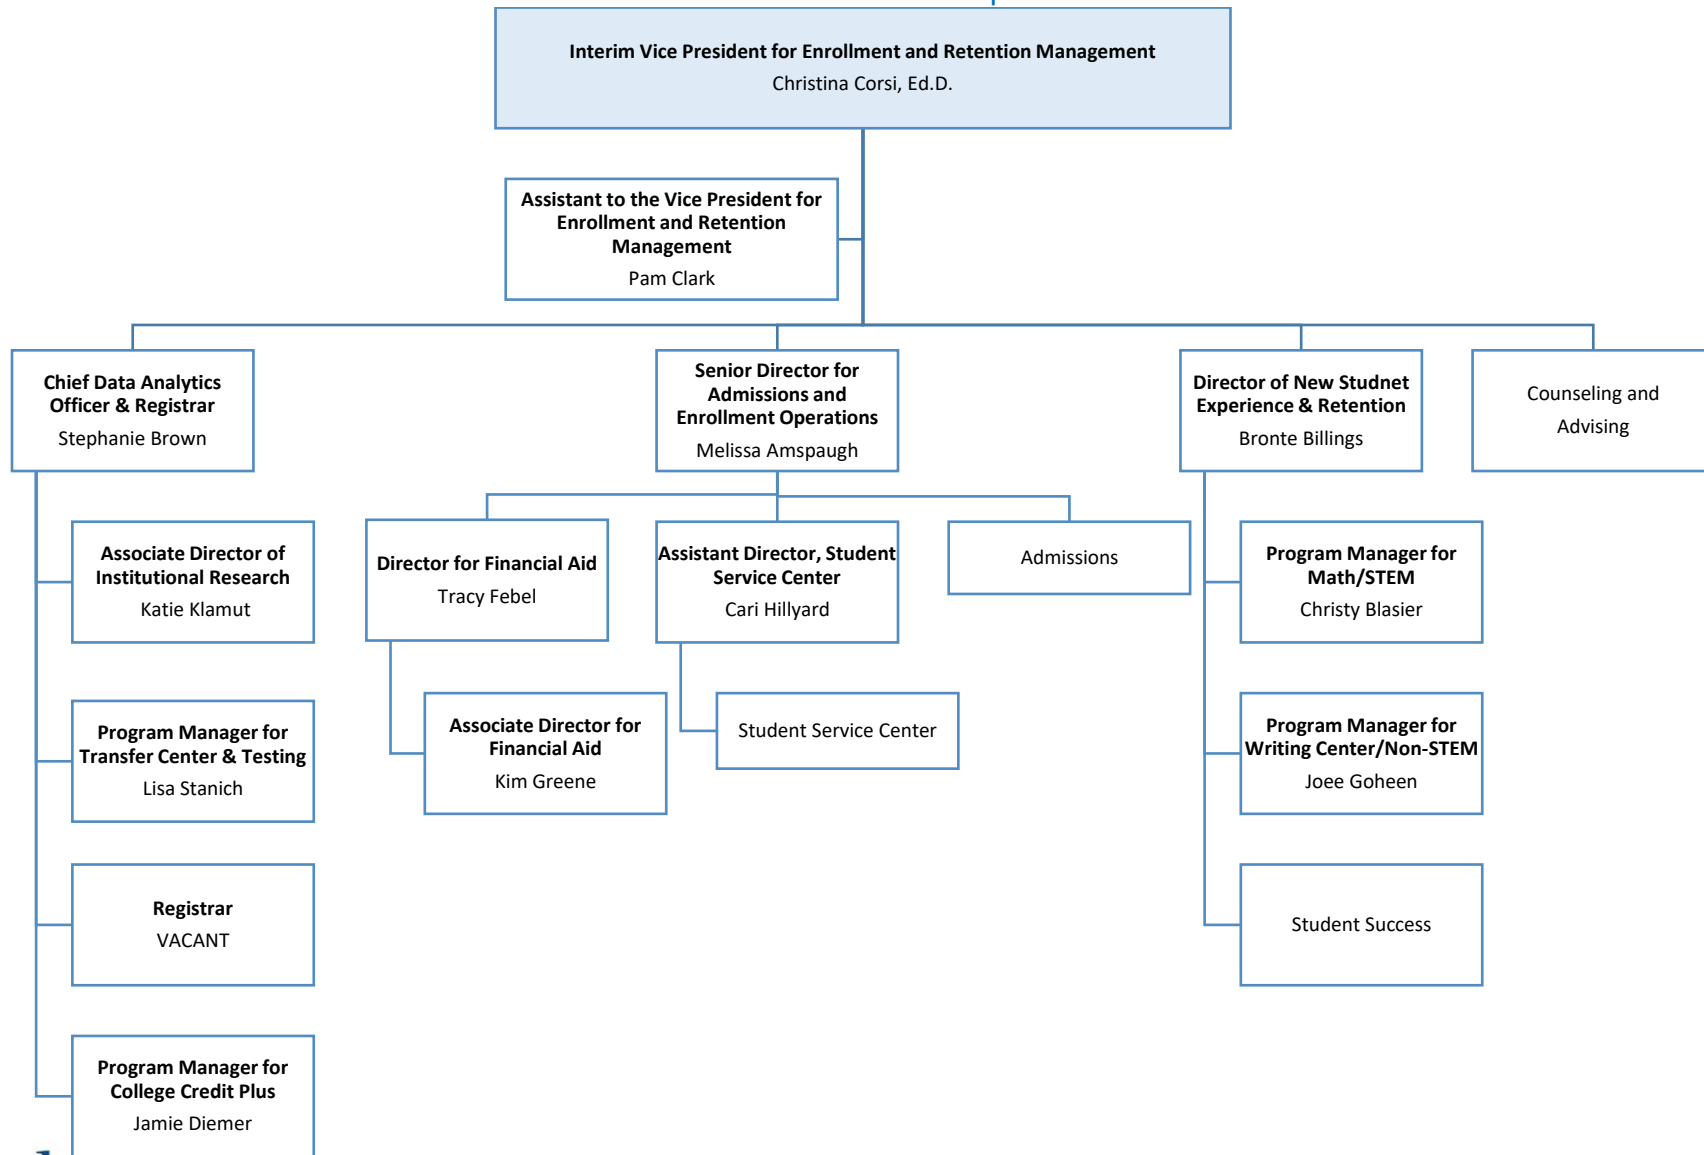

LAKELAND COMMUNITY COLLEGE | ORGANIZATIONAL CHART

NOTE: The organizational chart includes position titles and names for the **management team** along with some support staff (*) positions. See the Departmental Directory (on the HR Webpage) for a complete list of college employees (Administrators, S&P, Staff, FT Faculty) by department.

UPDATED: NOVEMBER 2025

LAKELAND COMMUNITY COLLEGE | ORGANIZATIONAL CHART

NOTE: The organizational chart includes position titles and names for the **management team** along with some support staff (*) positions. See the Departmental Directory (on the HR Webpage) for a complete list of college employees (Administrators, S&P, Staff, FT Faculty) by department.

UPDATED: NOVEMBER 2025

LAKELAND COMMUNITY COLLEGE | ORGANIZATIONAL CHART

LAKELAND COMMUNITY COLLEGE | ORGANIZATIONAL CHART

NOTE: The organizational chart includes position titles and names for the **management team** along with some support staff (*) positions. See the Departmental Directory (on the HR Webpage) for a complete list of college employees (Administrators, S&P, Staff, FT Faculty) by department.